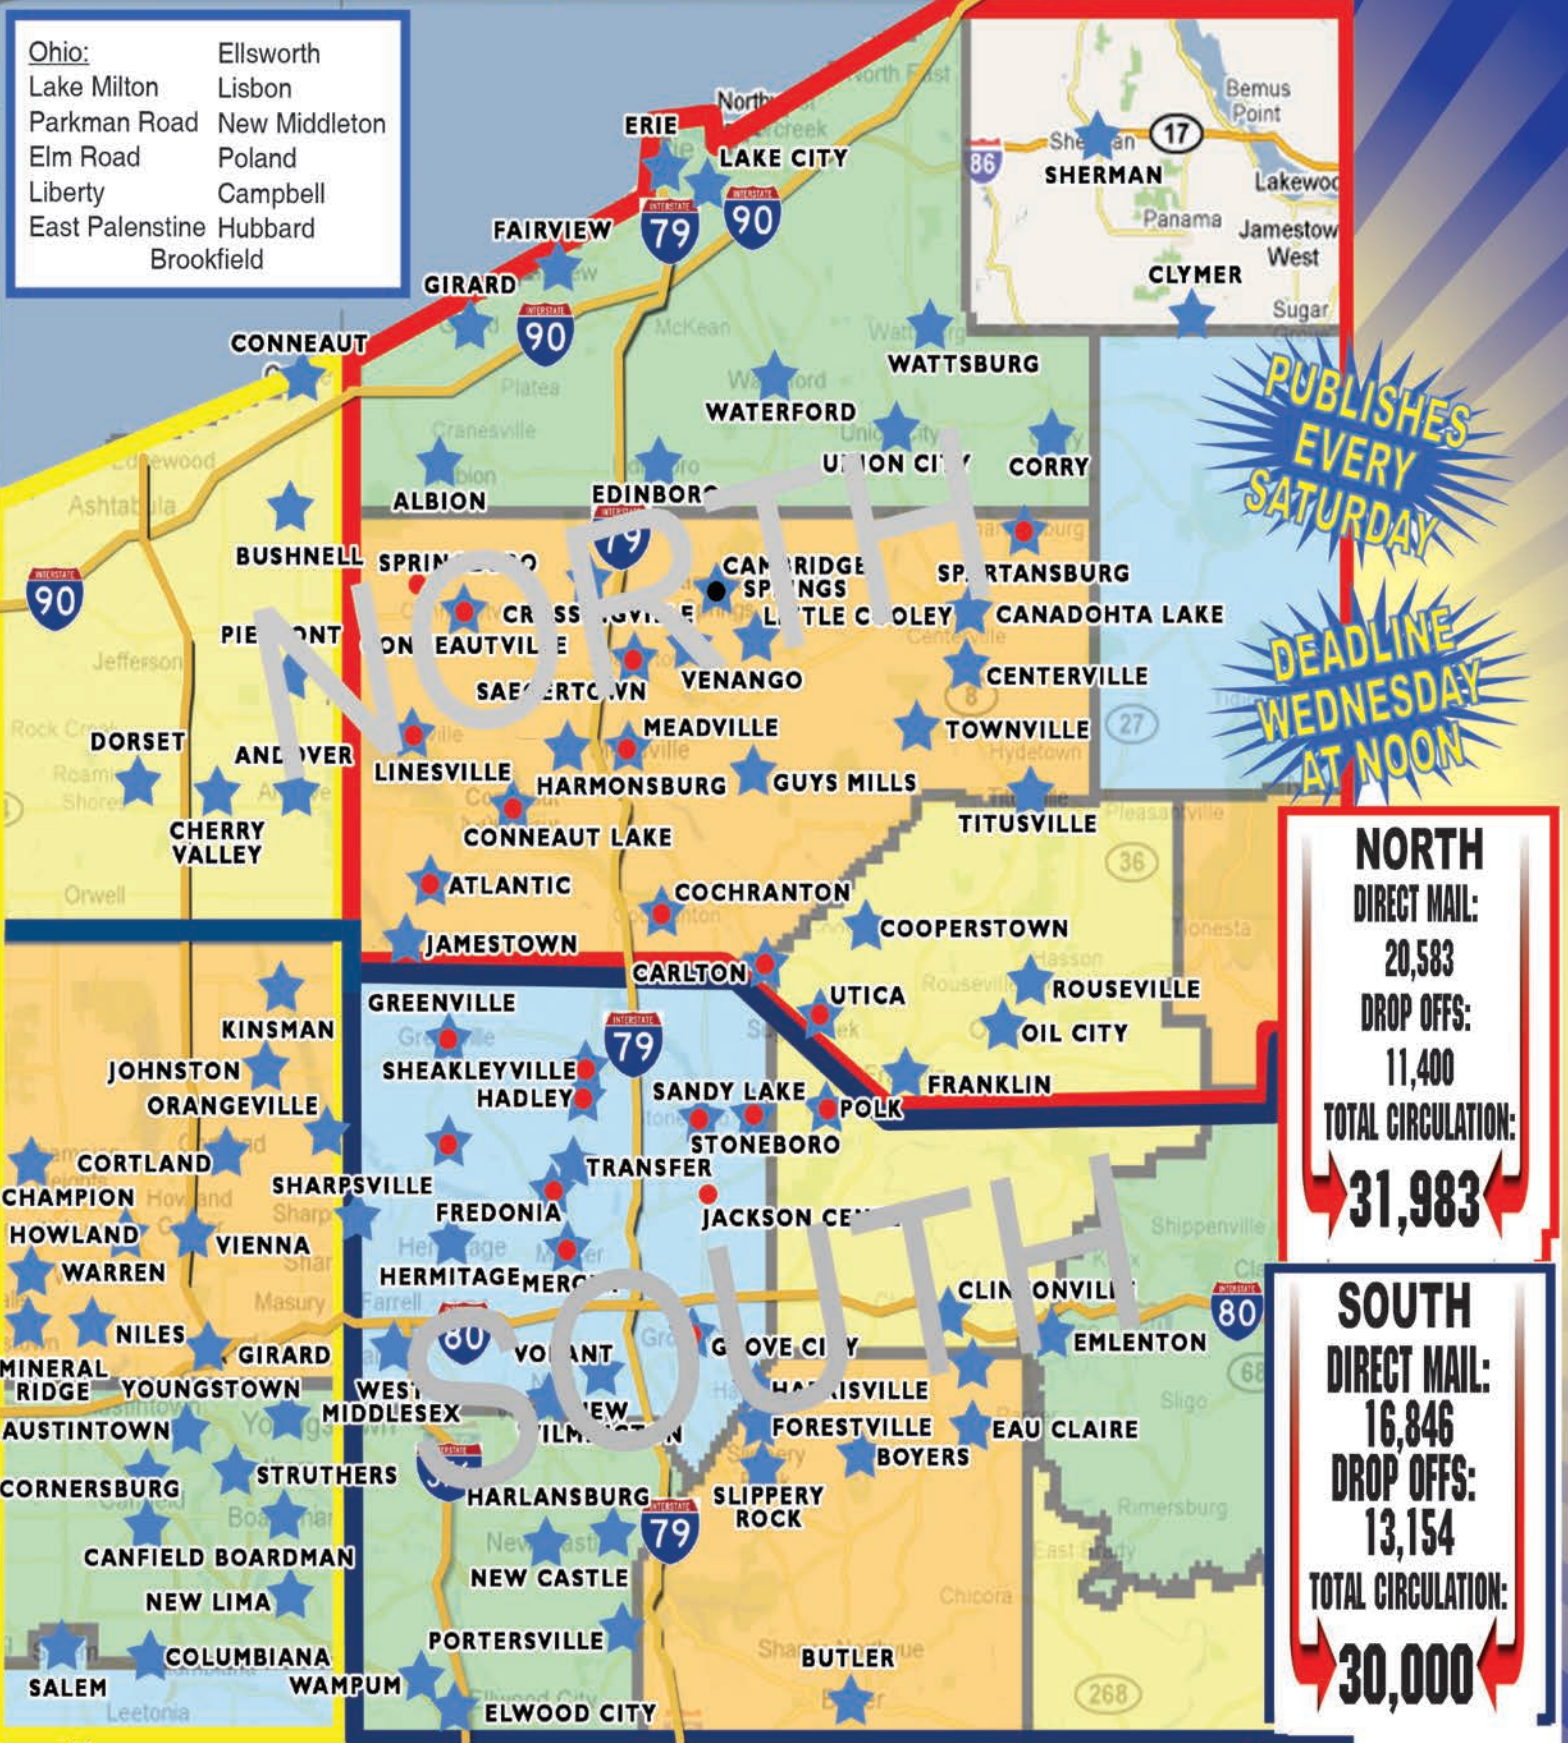

Over 61,000 copies distributed
www.theareashopper.com

- Ohio:
- Ellsworth
 - Lake Milton
 - Parkman Road
 - Elm Road
 - Liberty
 - East Palenstine
 - Hubbard
 - Brookfield
 - Lisbon
 - New Middleton
 - Poland
 - Campbell

The Area Shopper is a WEEKLY Publication that connects Buyers and Sellers all over Northwest Pennsylvania and Eastern Ohio. For over 60 years, The Area Shopper has provided results through our exclusive use of Direct Mail and Drop Off locations.

South Area Shopper

North Area Shopper

Hadley 16130

Boxes - 73
RD # 1 - 191
RD # 2 - 430
RD # 3 - 134
Total - 828

Mercer 16137

RD#1 - 542
RD#2 - 515
RD#3 - 595
RD#4 - 501
RD#5 - 578
RD#7 - 496
RD#8 - 463
RD#9 - 233
Total - 3,923

Total South Area
South Area Mailed - 16,846
South Area and Ohio
Drop Off's - 13,154
Total South - 30,000

Total North Area
North Area Mailed - 20,583
North Area and Ohio
Drop Off's - 11,400
Total North - 31,983