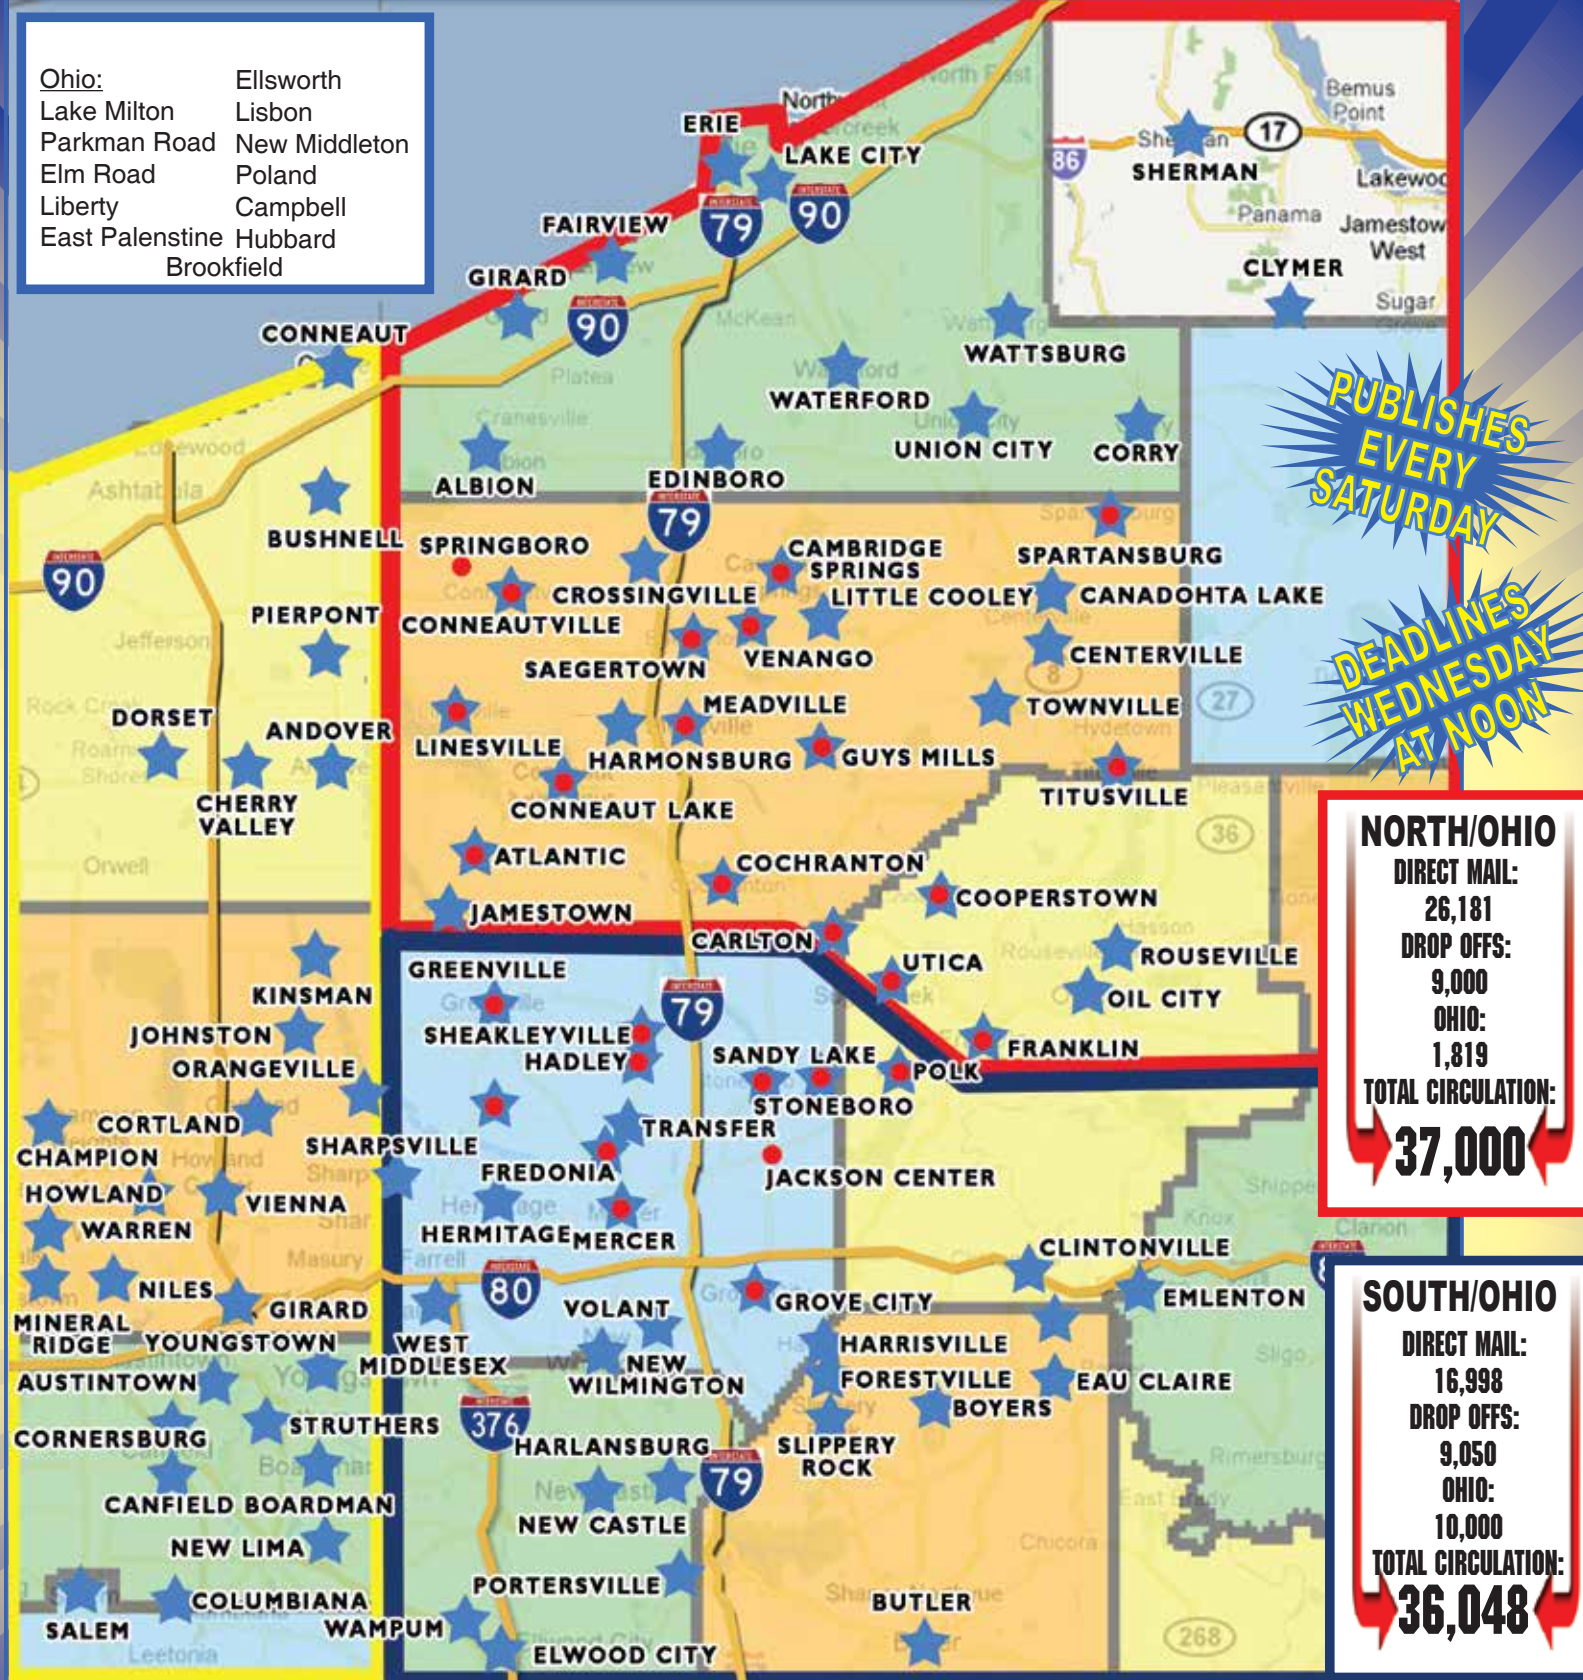

Ohio:
 Ellsworth
 Lake Milton
 Lisbon
 Parkman Road
 New Middleton
 Elm Road
 Poland
 Liberty
 Campbell
 East Palenstine
 Hubbard
 Brookfield

PUBLISHES EVERY SATURDAY

DEADLINES WEDNESDAY AT NOON

NORTH/OHIO
 DIRECT MAIL: 26,181
 DROP OFFS: 9,000
 OHIO: 1,819
TOTAL CIRCULATION: 37,000

SOUTH/OHIO
 DIRECT MAIL: 16,998
 DROP OFFS: 9,050
 OHIO: 10,000
TOTAL CIRCULATION: 36,048

★ MAIL & DROP OFF ● MAIL ★ DROP OFF

TOTAL COPIES 73,048 ARE OVER