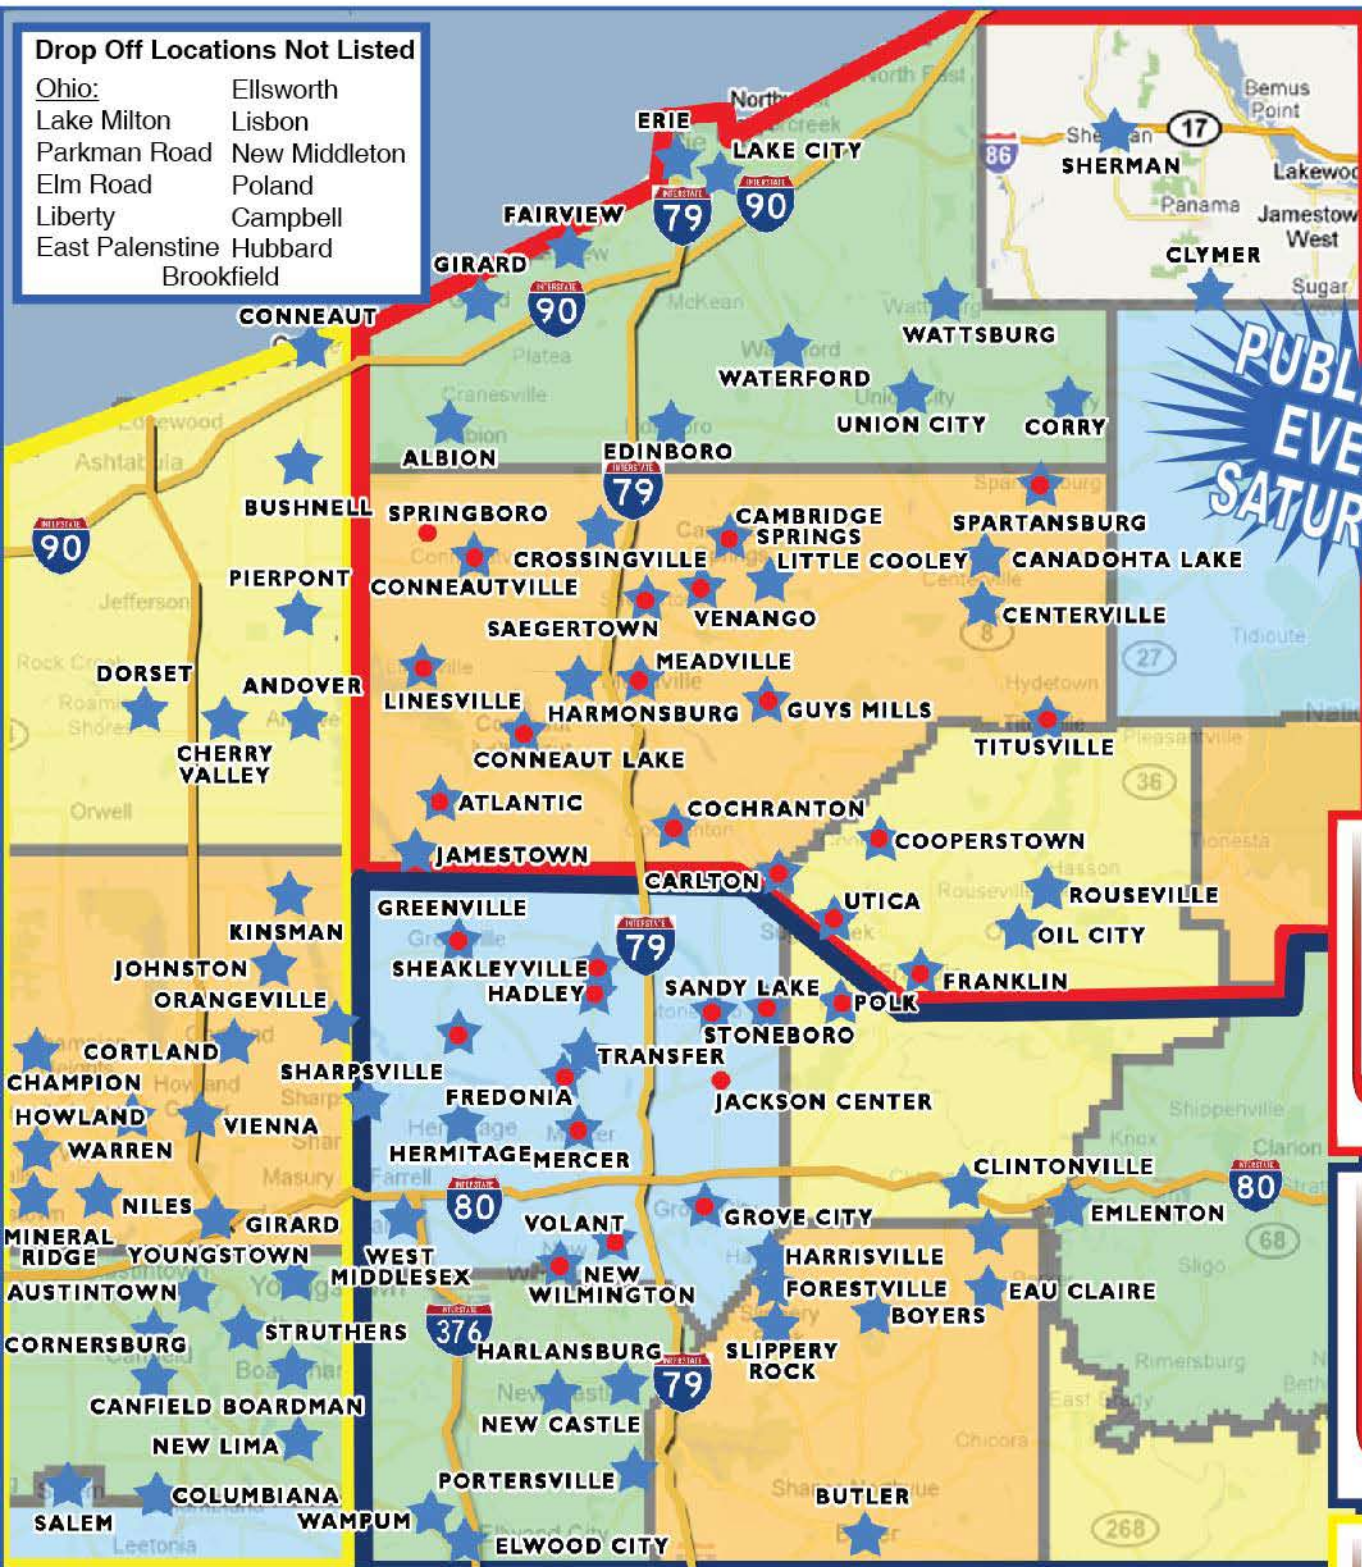

AREA SHOPPER

Drop Off Locations Not Listed

Ohio:	Ellsworth
Lake Milton	Lisbon
Parkman Road	New Middleton
Elm Road	Poland
Liberty	Campbell
East Palenstine	Hubbard
	Brookfield

PUBLISHES EVERY SATURDAY

- ★ MAIL & DROP OFF
- MAIL
- ★ DROP OFF

NORTH
 DIRECT MAIL: 26,201
 DROP OFFS: 9,000
TOTAL CIRCULATION: 35,201

SOUTH
 DIRECT MAIL: 20,954
 DROP OFFS: 9,050
TOTAL CIRCULATION: 30,009

OHIO
 DROP OFFS: 16,000
TOTAL CIRCULATION: 16,000

CALL 814-425-7272

**TO ADVERTISE WITH US
 WWW.THEAREASHOPPER.COM**

TOTAL COPIES ARE OVER 81,000

North Area Shopper

Titusville 16354

RD # 1 - 440
RD#2 - 318
RD#3 - 476
RD#4 - 457
RD#5 - 440
Total - 2131

Linesville 16424

Boxes - 484
RD#1 - 633
RD#2 - 444
RD#3 - 414
RD#4 - 481
Total - 2456

Total - 1,538

**Total South Area
South Area Mailed - 21,054
South Area Drop Off's - 9,050
Total South - 30,104**